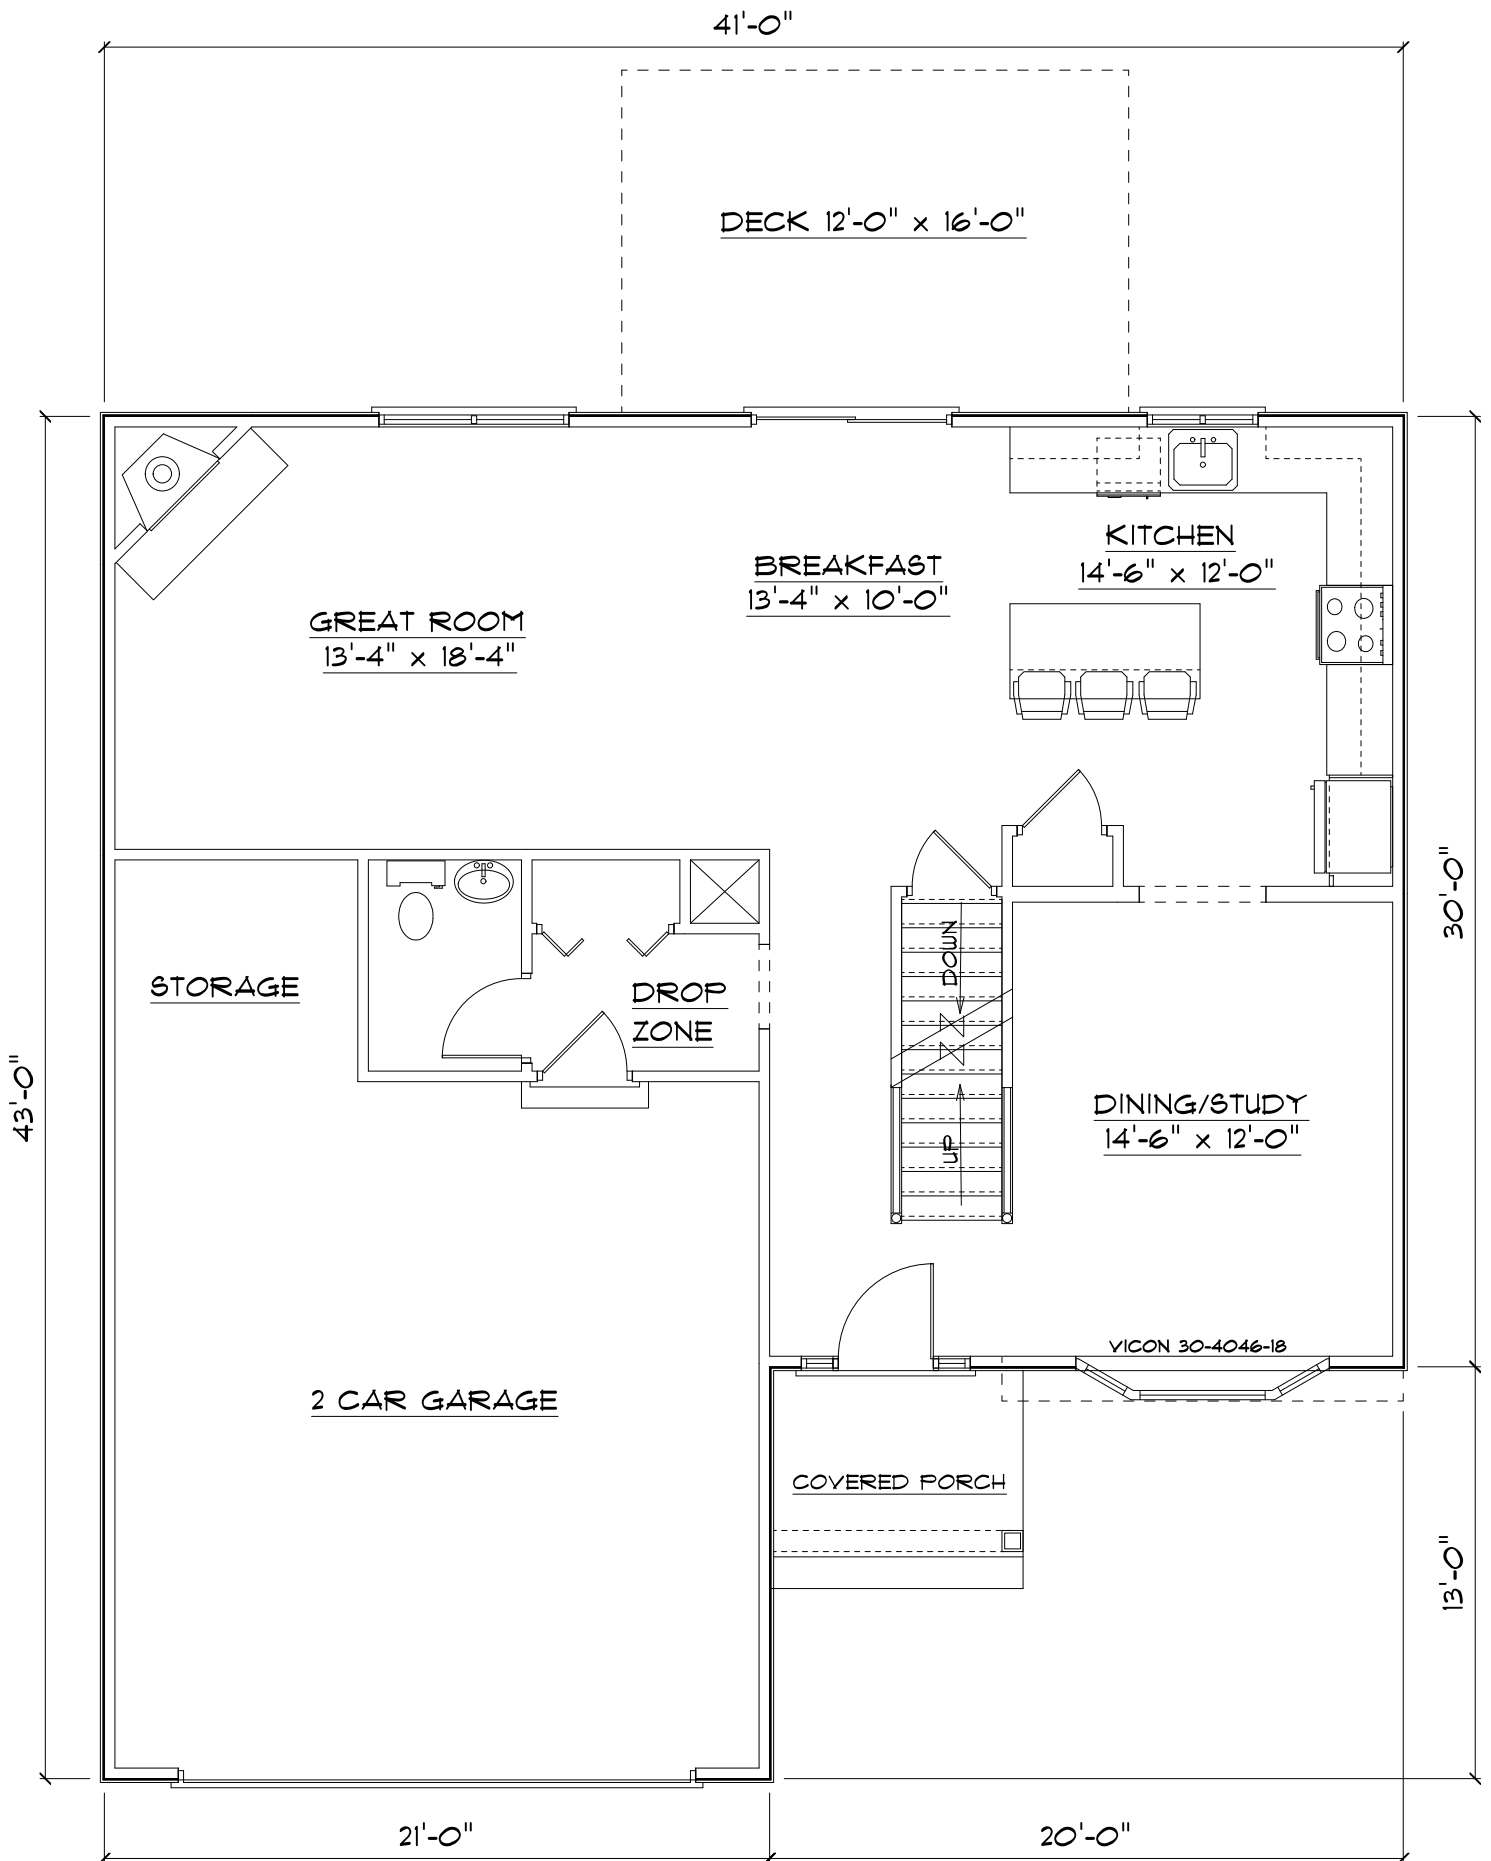

LOT #46/15 PADENS COURT, LILAC COLONIAL
TRADITIONAL ELEVATION 1,960 sq. ft.

LOT #46/15 PADENS COURT, LILAC COLONIAL

LOT #46/15 PADENS COURT, LILAC COLONIAL