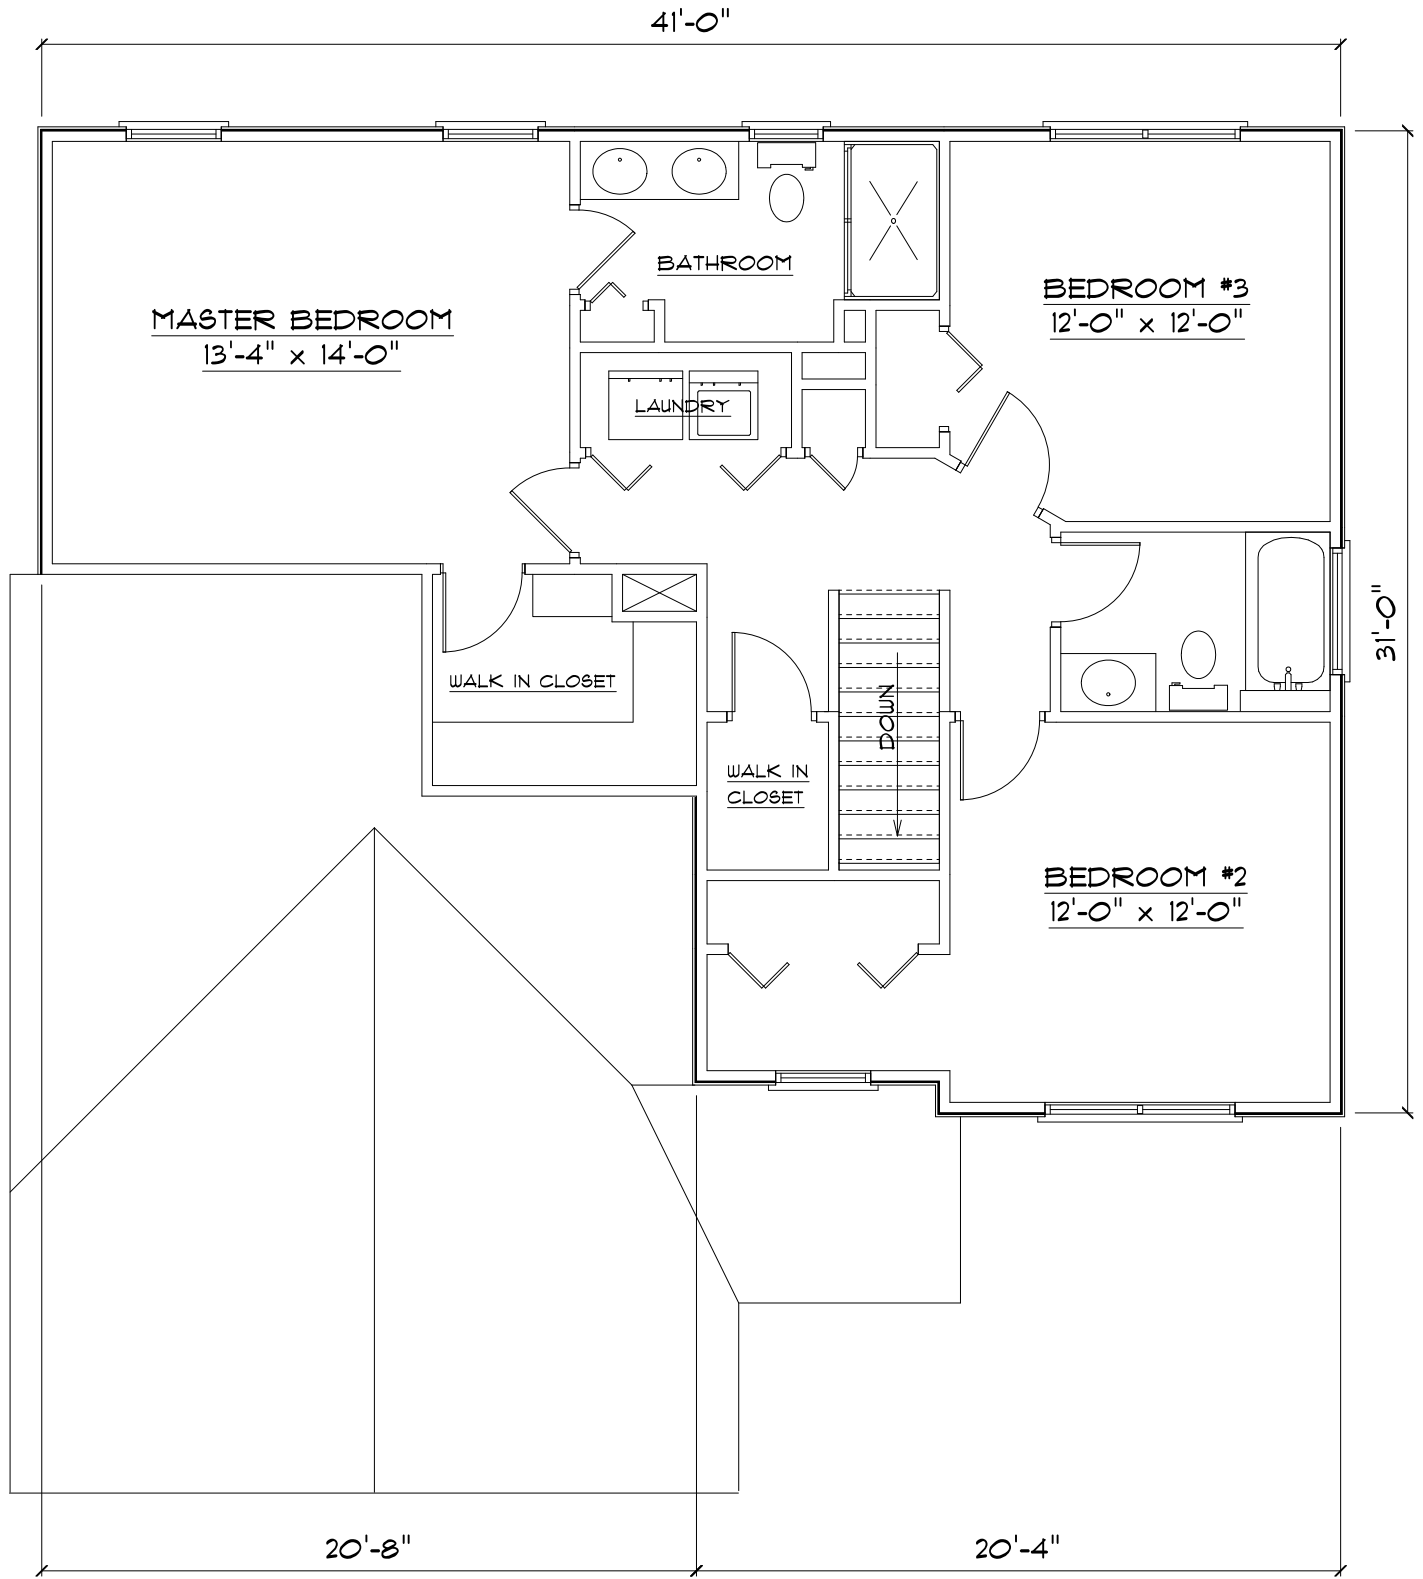

LOT #46/15 PADENS COURT, LILAC COLONIAL
TRADITIONAL ELEVATION 1,960 sq. ft.

LOT #46/15 PADENS COURT, LILAC COLONIAL

LOT #46/15 PADENS COURT, LILAC COLONIAL